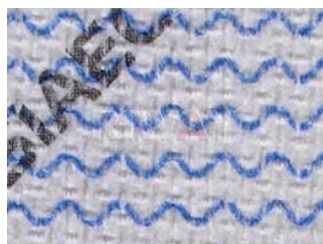

Printing of Nonwoven Fabric

Printing something interesting logo, design or animal pattern on the spunlace nonwoven surface will make your towels or wet tissue more attractive and vivid. The following printing are for you reference, if you'd like to printing your own design on the fabric, please don't hesitate to contact me.

Small Green Wave

Angle Wave

Big Green Wave

Wave

Small Fish

Red Circle

Rabbit

Leave Pattern

Small wave with logo

WIPES Logo

Welcome Logo

Bear

Blue Grid

Pink big Grid

Blue Grid

Four Color Logo